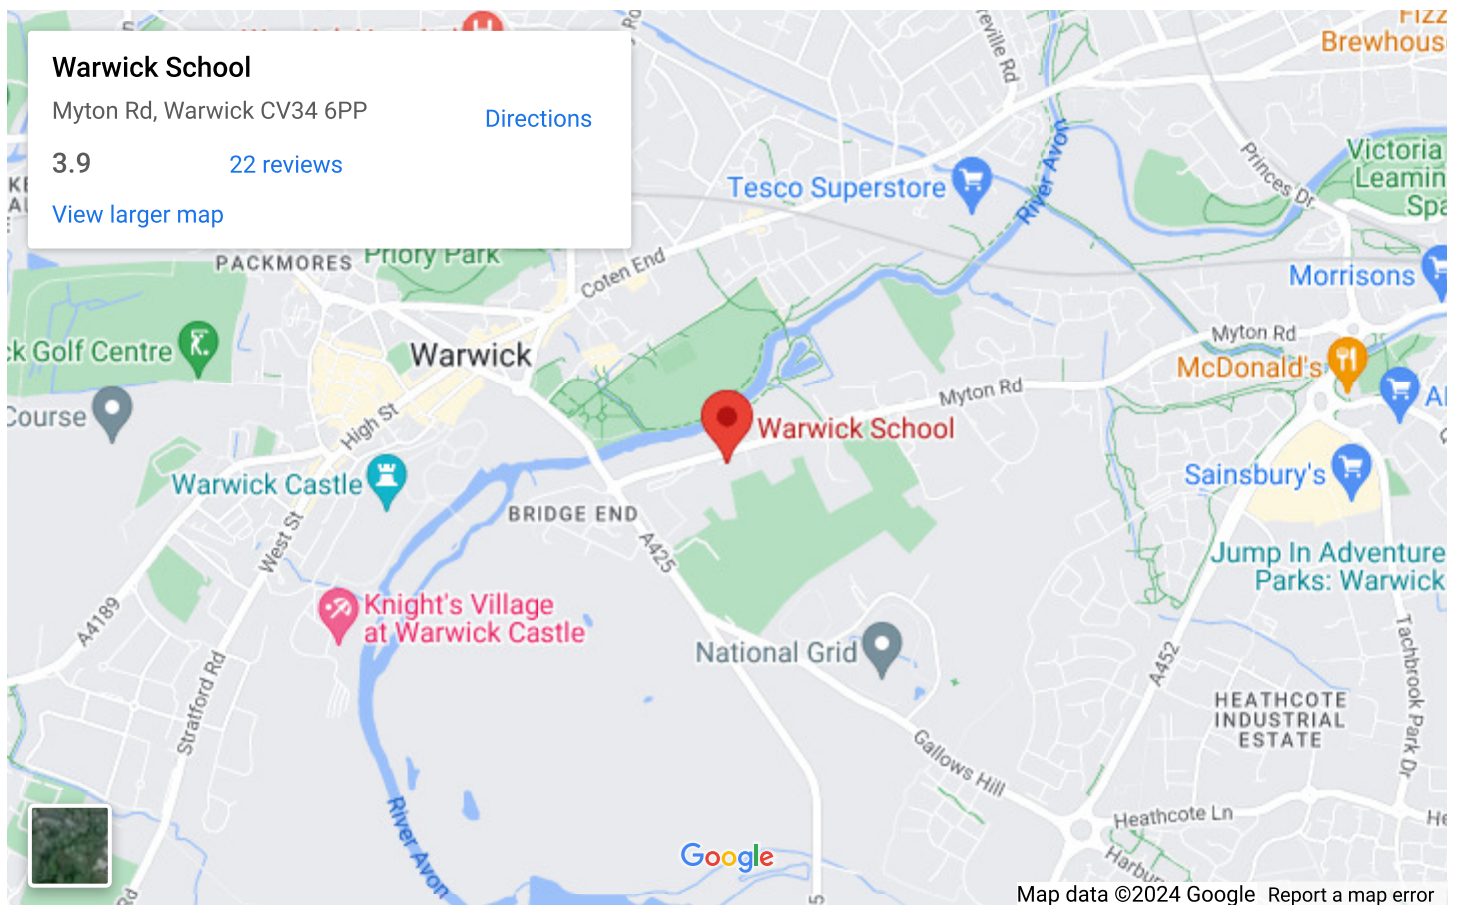

The date is published separately.

Doors open at 9am to start at 10am and end at 5pm. Timings are approximate.

Present your printed ticket on arrival.

Access by public transport

Train to Warwick. The school is approximately 1200m walk.

Train to Leamington Spa. Bus 18 or X18 stop by the school.

Access by car

See the maps and instructions below. Enter on Myton Road.

There is free car parking on site.

Refreshments

Available during the event.

[Online Enquiries](#)

[Transport Information](#)

[Directions to Warwick School](#)

FROM THE SOUTH VIA M40

Exit M40 at junction 13. Turn right onto the A452. Continue until the Roundabout, where you take the second exit onto the A425 (Banbury Road) to Warwick. Continue along the A425 for approximately 1 mile, at the roundabout take the 3rd exit signposted A425 Leamington (Myton Road). The school is situated on the right hand side.